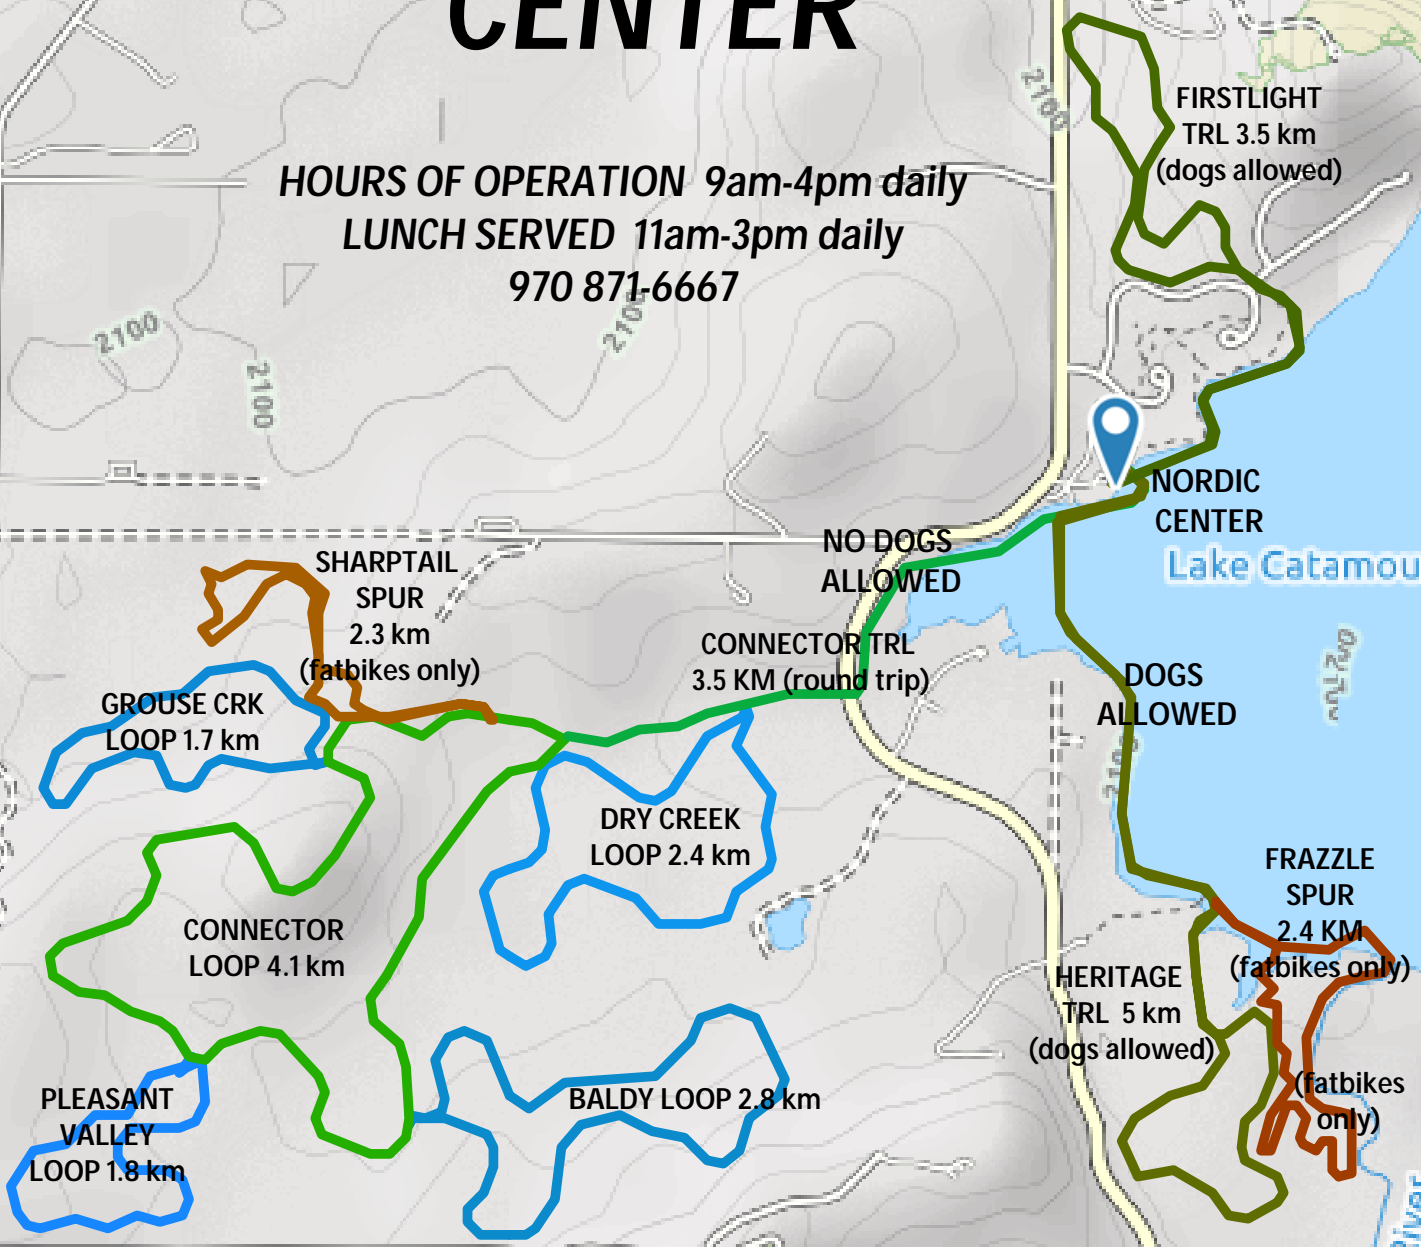

CATAMOUNT NORDIC CENTER

HOURS OF OPERATION 9am-4pm daily
LUNCH SERVED 11am-3pm daily
970 871-6667

TRAIL FEES

adult	\$22
seniors/kids	\$12
under 7	free
dogs	\$3
(no dogs fri-sun)	

RENTAL RATES

skate/classic	\$22
snowshoes	\$22
fatbikes	\$30
lesson rental	\$12